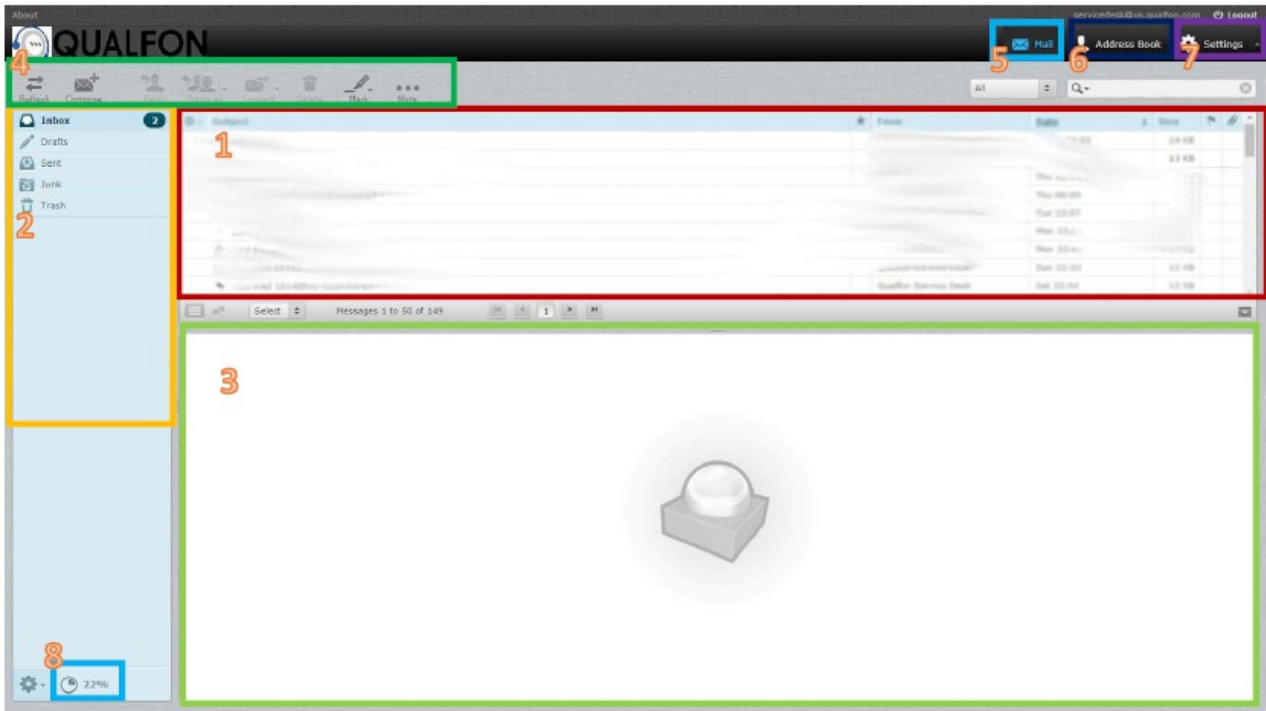

Hmail Overview

Introduction

The following section is an overview of the Hmail Mailbox.

Details

1. Your Email Messages
2. Mailbox Folder Navigation (Inbox, Drafts, Sent Items, Junk mail, Trash, and etc)
3. Reading Pane, where you can read your email messages
4. Email Action Pane (Refresh/send and receive, compose new message, reply, reply to all, Forward message, delete, and etc)
5. To Mail Box
6. Address Book
7. Settings
8. Remaining mail Box Storage (100 MB Maximum Storage)